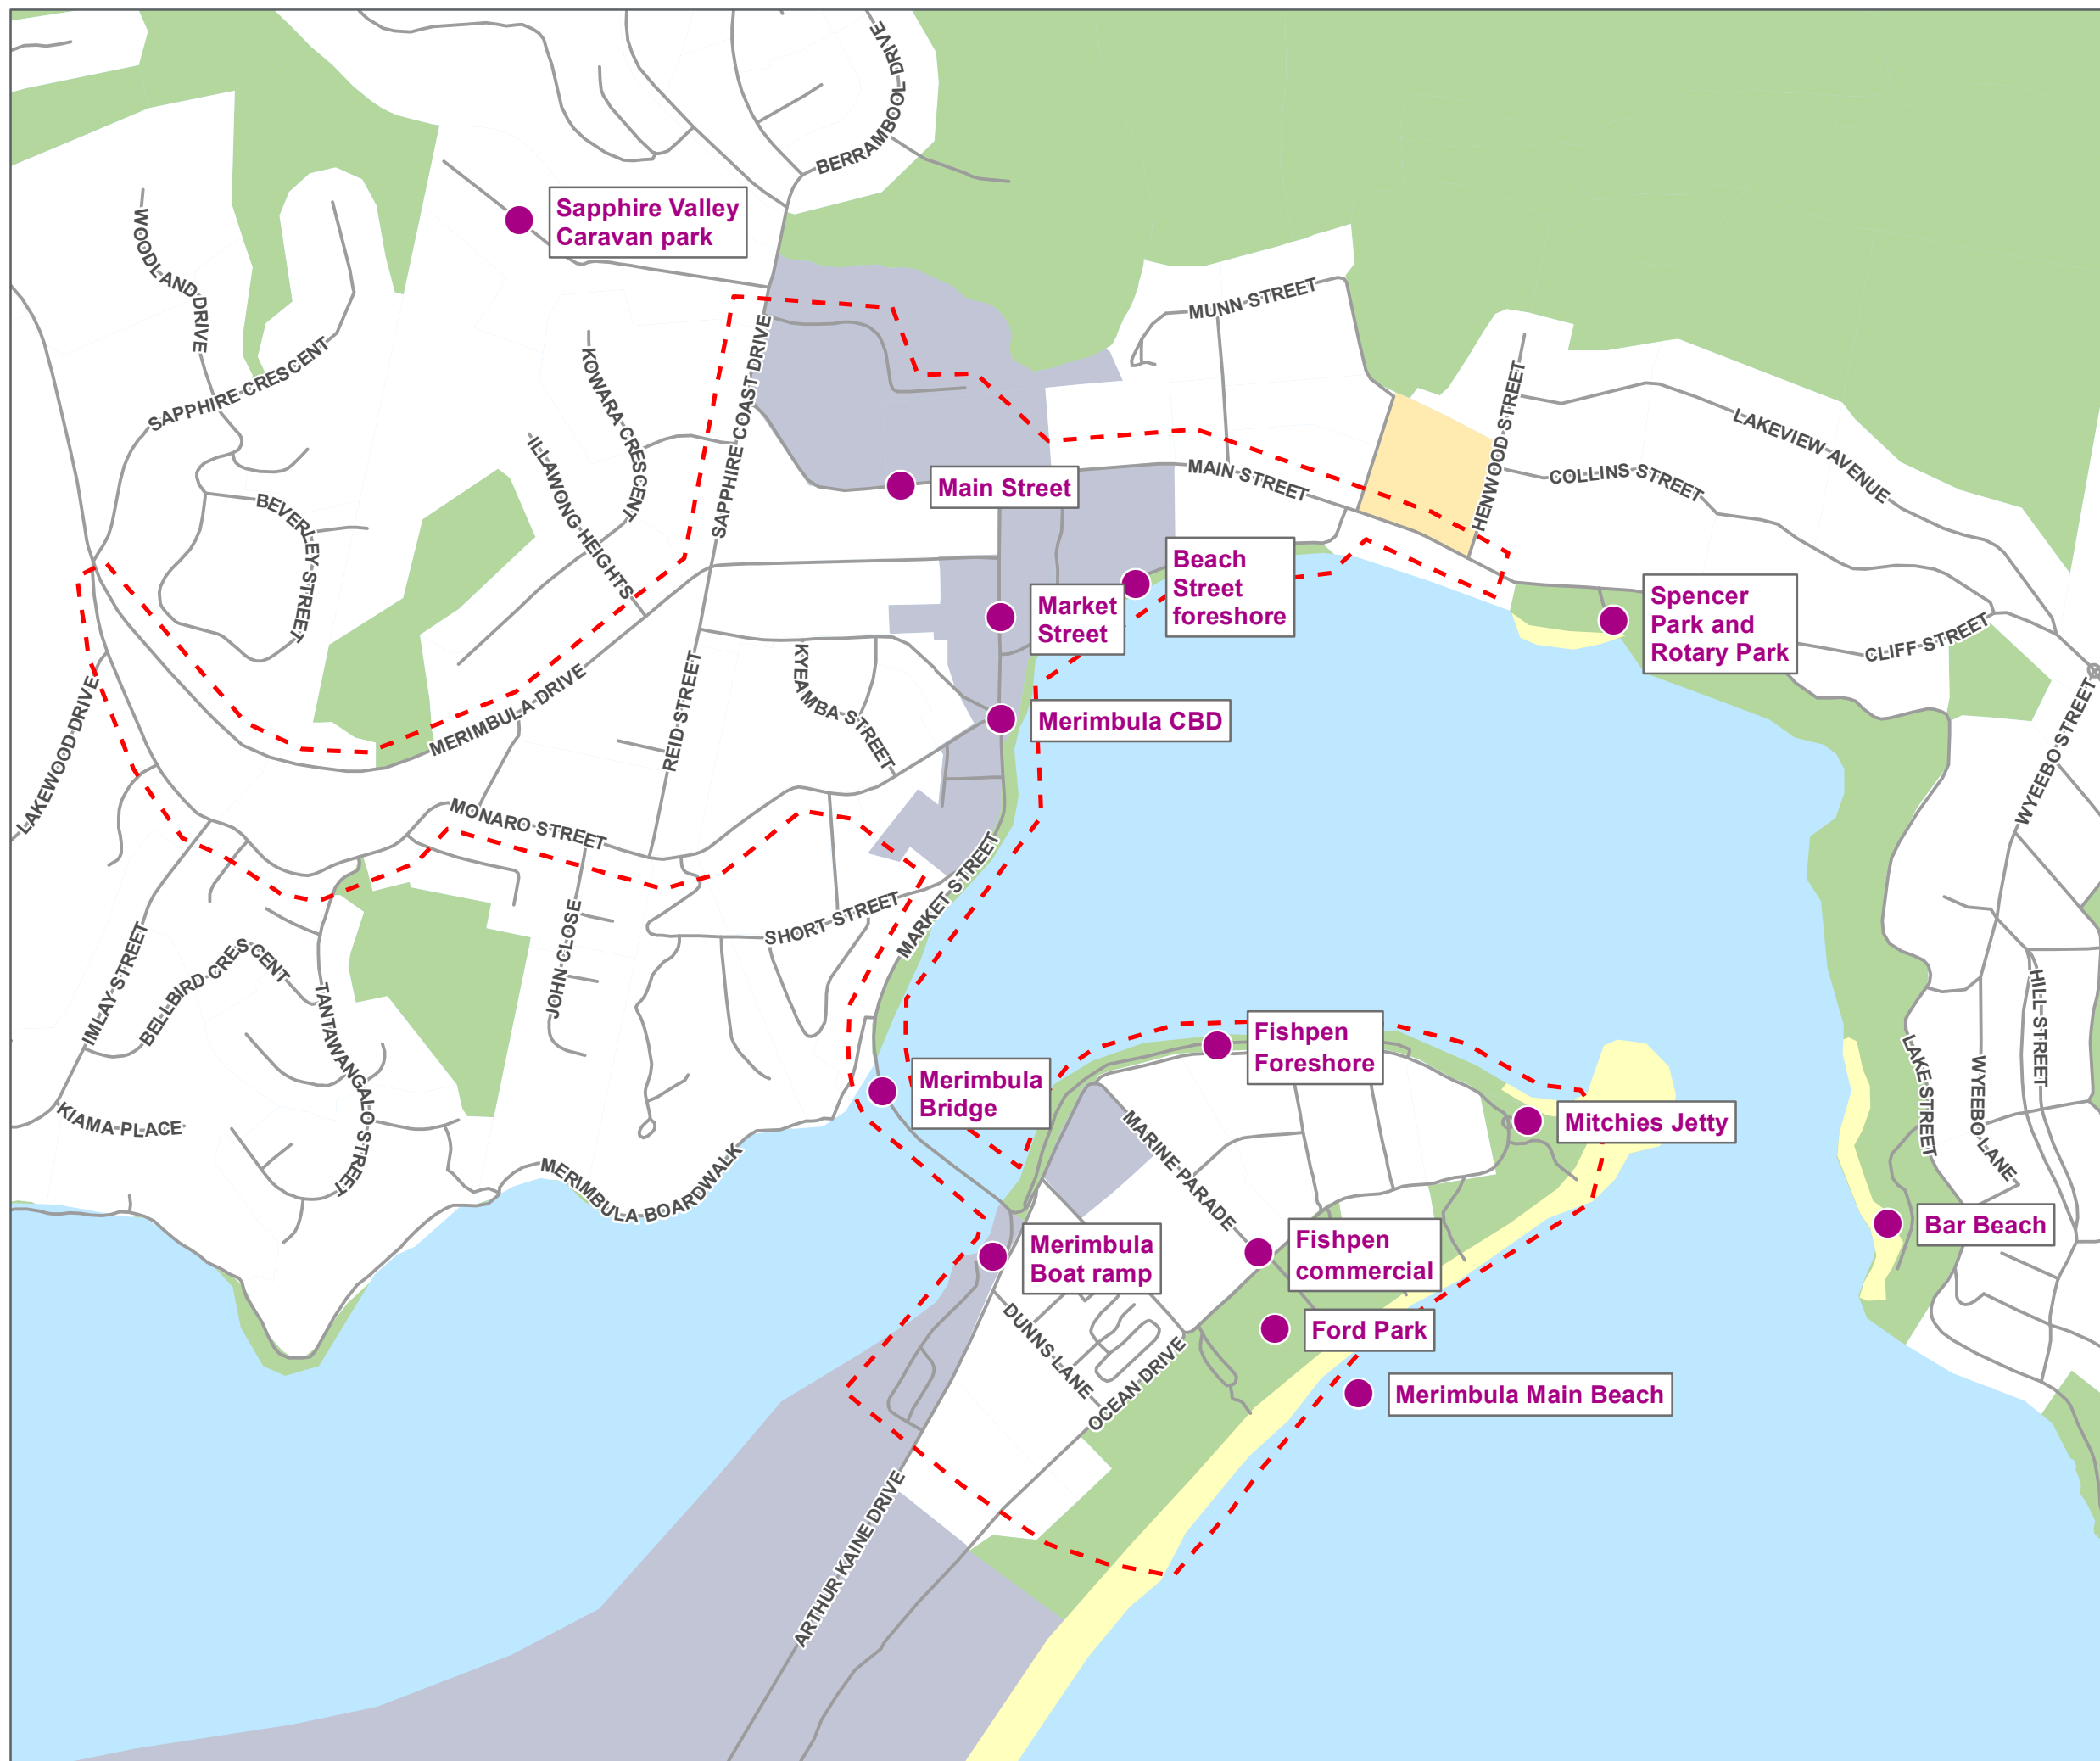

Land Use and Key Places

MERIMBULA TRANSPORT STUDY

Legend

Study Area

Key Place

Land Use (ABS 2016)

Commercial

Education

Parkland

Residential

Beach

Water

1:8,500 Scale at A3

Cardno

Map Produced by Cardno NSW/ACT Pty Ltd (SYD)
 Date: 2022-03-29 | Project: 80022047
 Coordinate System: GDA2020 MGA Zone 55
 Map: 80022047-GS-05 Land Use.mxd 01