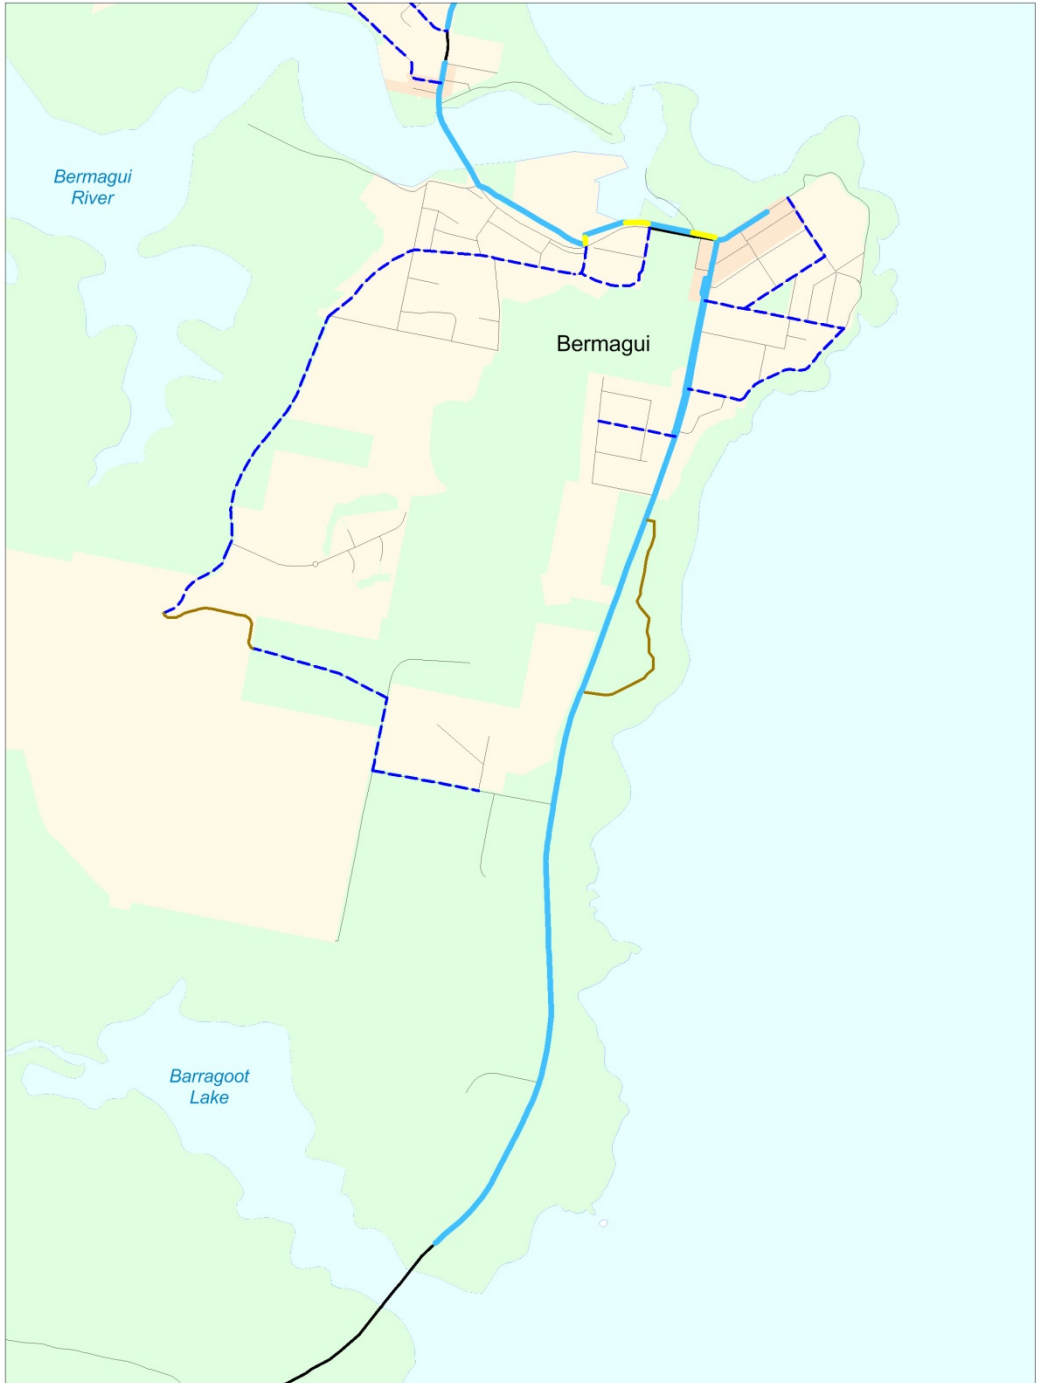

# Bermagui North Cycleway Network

Bike Way and Linkages

N  
1

- Bike Way
- Proposed Missing Links
- Collector Road
- Recreational Route
- Gravel Trail
- Bega Valley Cycleway

# Bermagui North Cycleway Network

Town and Recreational Routes

N  
1

- Town Route
- Recreational Route
- Gravel Road
- Bega Valley Cycleway

# Bermagui South Cycleway Network

Bike Way and Linkages

N  
↑

- Bike Way
- Proposed Missing Links
- Collector Road
- Recreational Route
- Gravel Trail
- Bega Valley Cycleway

# Bermagui South Cycleway Network

Town and Recreational Routes

N  
1

- Town Route
- Recreational Route
- Gravel Road
- Bega Valley Cycleway