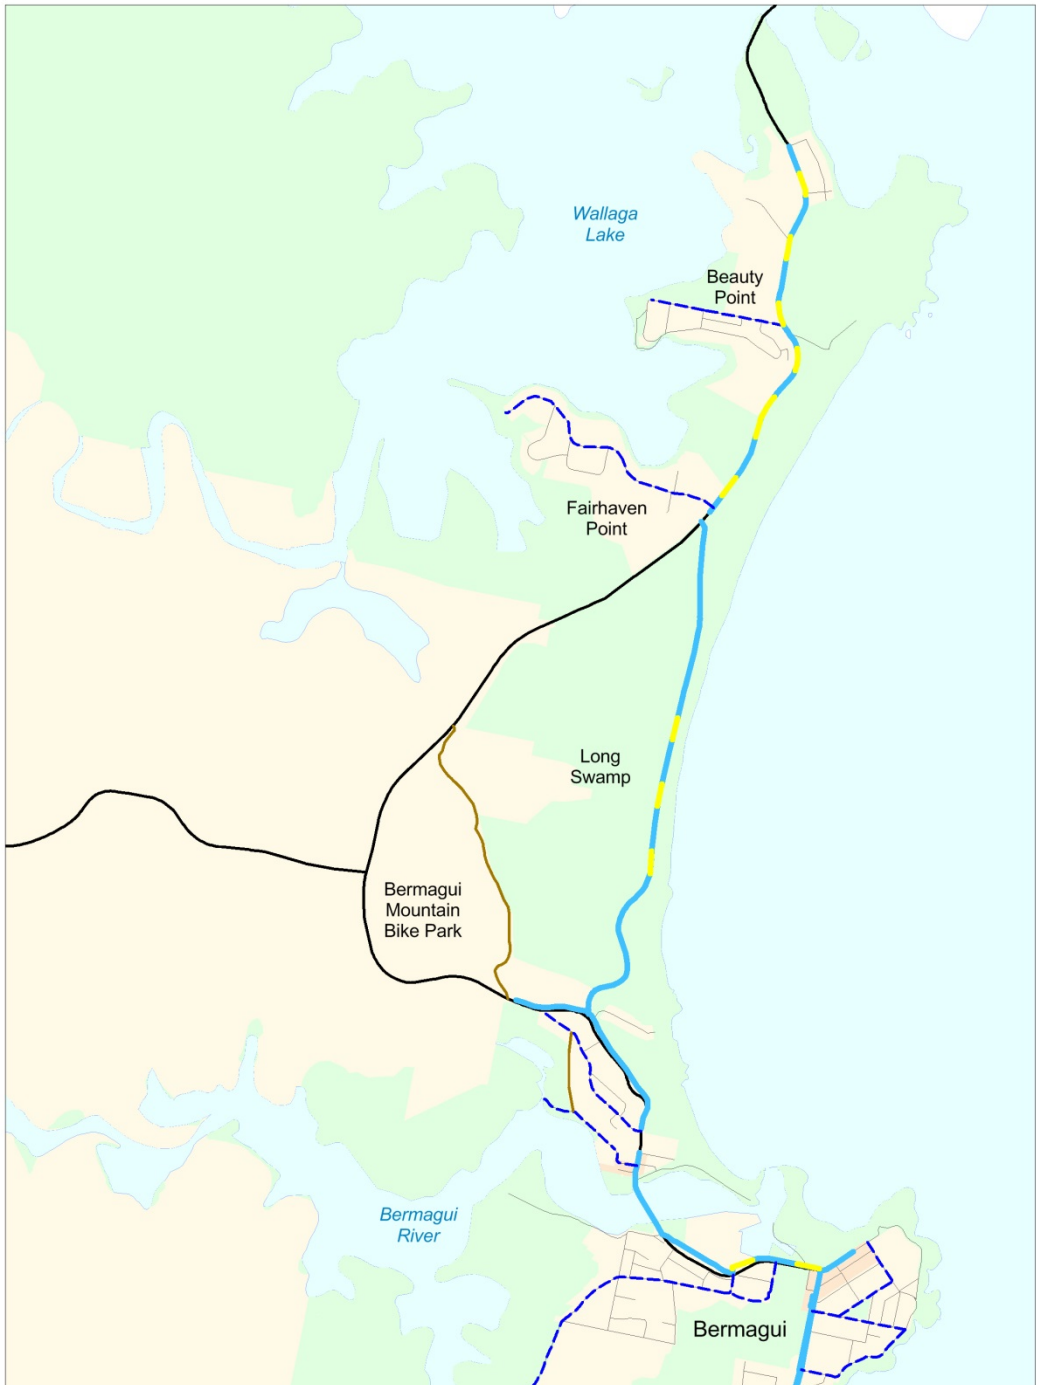

# Bermagui North Cycleway Network

Bike Way and Linkages

N  
1

- Bike Way
- Proposed Missing Links
- Collector Road
- Recreational Route
- Gravel Trail
- Bega Valley Cycleway

# Bermagui North Cycleway Network

Town and Recreational Routes

N  
1

- Town Route
- Recreational Route
- Gravel Road
- Bega Valley Cycleway

# Bermagui South Cycleway Network

Bike Way and Linkages

N  
↑

- Bike Way
- Proposed Missing Links
- Collector Road
- Recreational Route
- Gravel Trail
- Bega Valley Cycleway

# Bermagui South Cycleway Network

Town and Recreational Routes

N  
1

- Town Route
- Recreational Route
- Gravel Road
- Bega Valley Cycleway