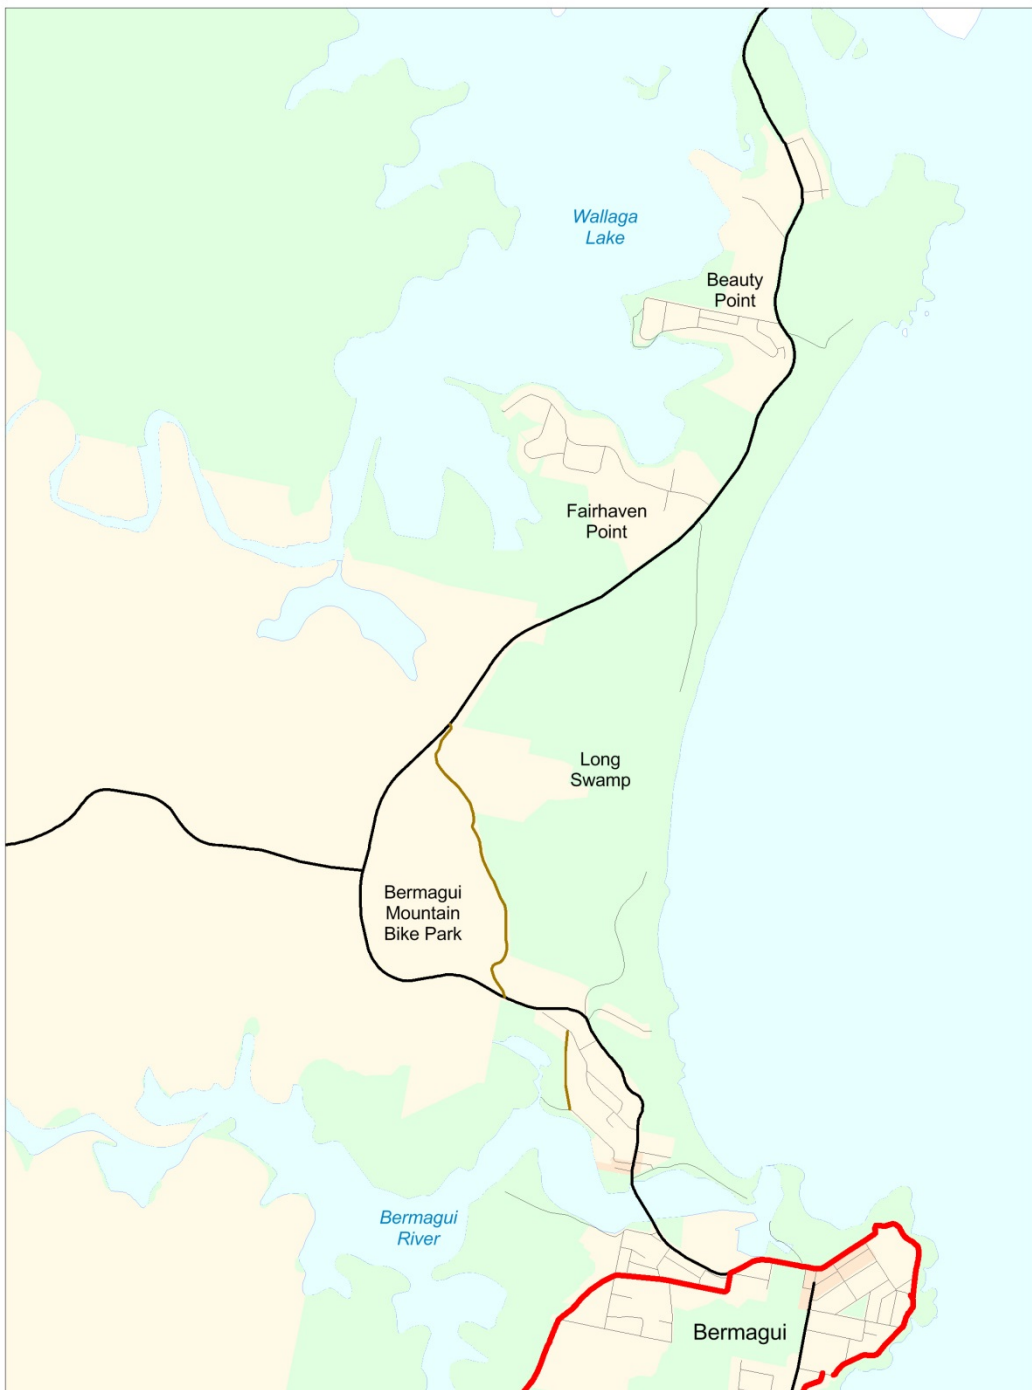

# Bermagui North Cycleway Network

Bike Way and Linkages

N  
1

- Bike Way
- Proposed Missing Links
- Collector Road
- Recreational Route
- Gravel Trail
- Bega Valley Cycleway

# Bermagui North Cycleway Network

Town and Recreational Routes

N  
1

- Town Route
- Recreational Route
- Gravel Road
- Bega Valley Cycleway

# Bermagui South Cycleway Network

Bike Way and Linkages

N  
↑

- Bike Way
- Proposed Missing Links
- Collector Road
- Recreational Route
- Gravel Trail
- Bega Valley Cycleway

# Bermagui South Cycleway Network

Town and Recreational Routes

N  
1

- Town Route
- Recreational Route
- Gravel Road
- Bega Valley Cycleway