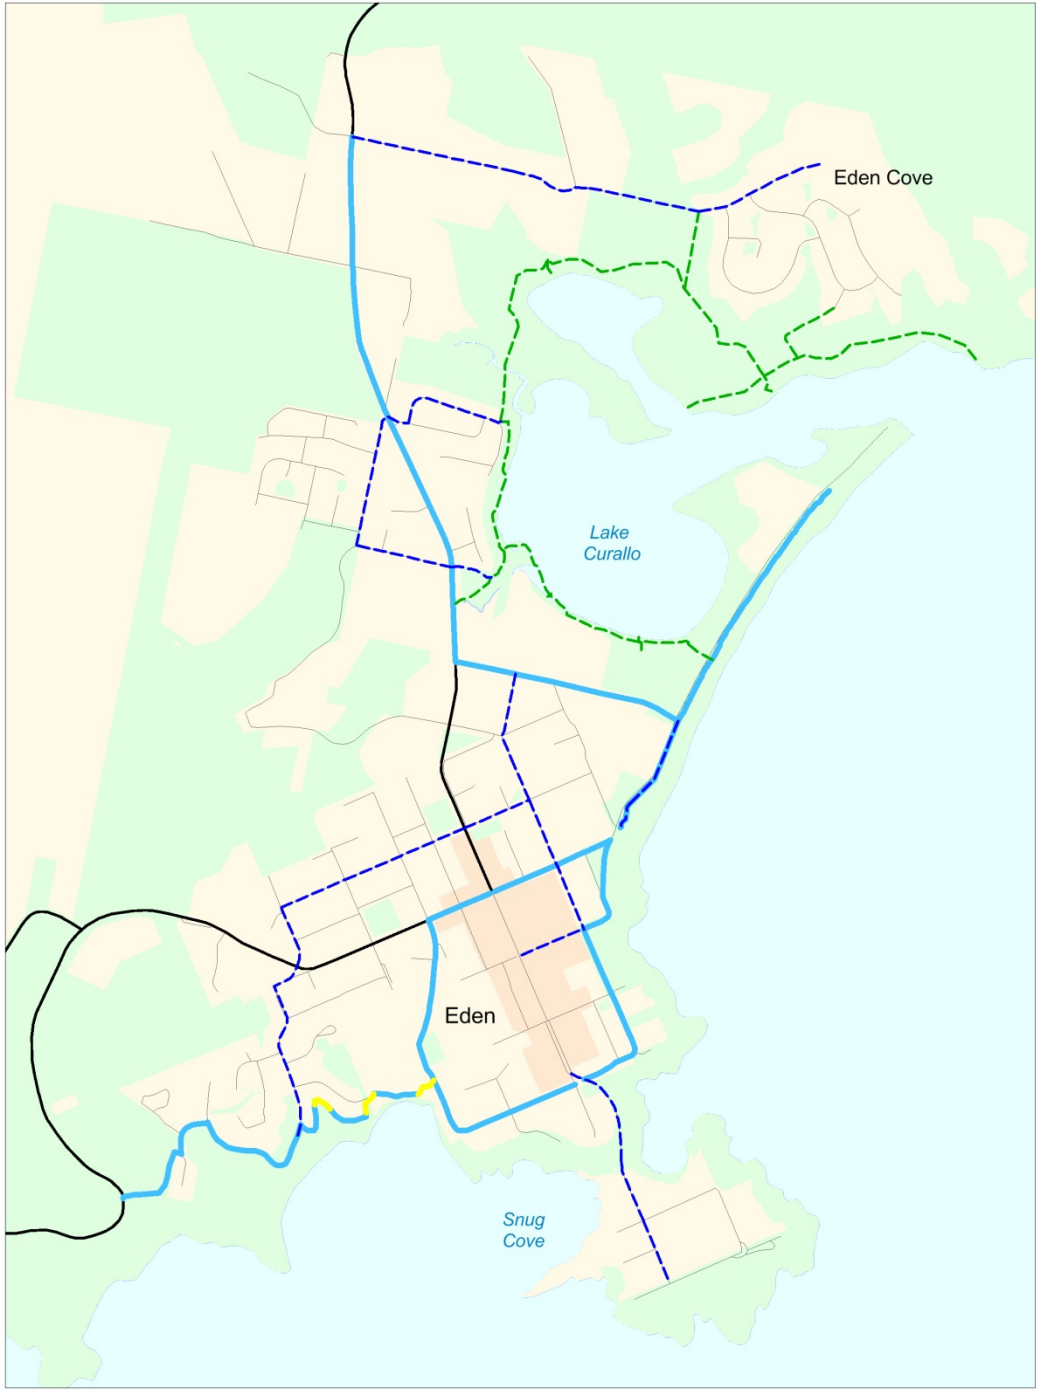

Eden Cycleway Network

Bike Way and Linkages

- Bike Way
- Proposed Missing Links
- Collector Road
- Recreational Route
- Gravel Trail
- Bega Valley Cycleway

Eden Cycleway Network

Town and Recreational Routes

- Town Route
- Recreational Route
- Bega Valley Cycleway